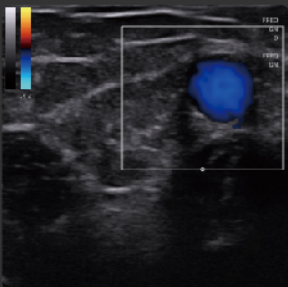

Gain

Depth

TGC

GO waterproof

SonoEye, a hand-held ultrasound, gives you the power, to sterilize and clean freely.

GO Telemedicine

Ultra Remote Function, connect the patients and doctors from anywhere.

GO Diagnostic

Excellent 2D image, High Color sensitivity, Accurate PW, Comprehensive Calculation Package

• PICC •

• CVC •

• Brachial Plexus •

• MSK- Knee •

• Blood Vessel •