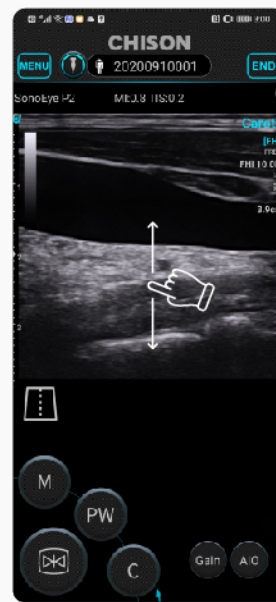

CHISON
Value Beyond Imaging

SonoEyeP1

Your 3rd Eye Anytime Anywhere

9.0Mhz, 30mm
Linear Array

www.chisonsonoeye.com

GO thumb-play

- One touch to start an ultrasound exam.
- One thumb to finish all operation.
- Simplified workflow assures you to use it as easy as your smart phone.

Gain

Depth

TGC

GO waterproof

SonoEye, a hand-held ultrasound, gives you the power, to sterilize and clean freely.

GO Telemedicine

Ultra Remote Function, connect the patients and doctors from anywhere.

GO Diagnostic

Excellent 2D image, High Color sensitivity, Accurate PW, Comprehensive Calculation Package

• PICC •

• CVC •

• Brachial Plexus •

• MSK- Knee •

• Blood Vessel •