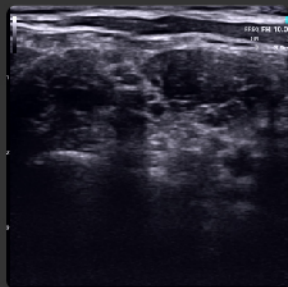

Gain

Depth

TGC

GO waterproof

SonoEye, a hand-held ultrasound, gives you the power, to sterilize and clean freely.

GO Telemedicine

Ultra Remote Function, connect the patients and doctors from anywhere.

GO Diagnostic

Excellent 2D image, High Color sensitivity, Accurate PW, Comprehensive Calculation Package

• PICC •

• CVC •

• Brachial Plexus •

• MSK- Knee •

• Blood Vessel •