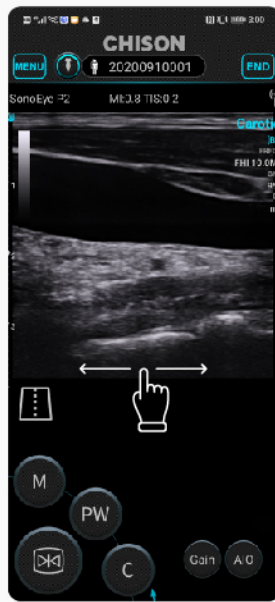

CHISON
Value Beyond Imaging

SonoEyeP1

Your 3rd Eye Anytime Anywhere

9.0Mhz, 30mm
Linear Array

www.chisonsonoeye.com

GO thumb-play

- One touch to start an ultrasound exam.
- One thumb to finish all operation.
- Simplified workflow assures you to use it as easy as your smart phone.

Gain

Depth

TGC

GO waterproof

SonoEye, a hand-held ultrasound, gives you the power, to sterilize and clean freely.

GO Telemedicine

Ultra Remote Function, connect the patients and doctors from anywhere.

GO Diagnostic

Excellent 2D image, High Color sensitivity, Accurate PW, Comprehensive Calculation Package

• PICC •

• CVC •

• Brachial Plexus •

• MSK- Knee •

• Blood Vessel •