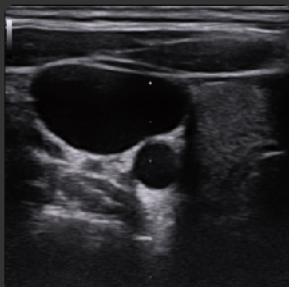

Gain

Depth

TGC

GO waterproof

SonoEye, a hand-held ultrasound, gives you the power, to sterilize and clean freely.

GO Telemedicine

Ultra Remote Function, connect the patients and doctors from anywhere.

GO Diagnostic

Excellent 2D image, High Color sensitivity, Accurate PW, Comprehensive Calculation Package

• PICC •

• CVC •

• Brachial Plexus •

• MSK- Knee •

• Blood Vessel •