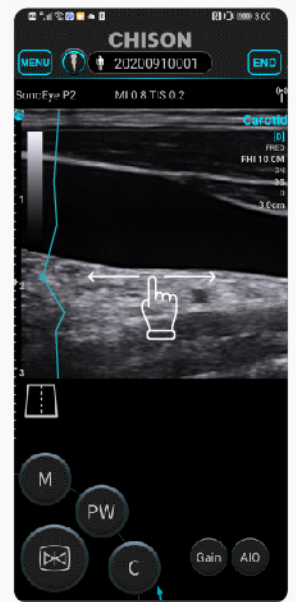

CHISON
Value Beyond Imaging

SonoEyeP1

Your 3rd Eye Anytime Anywhere

9.0Mhz, 30mm
Linear Array

www.chisonsonoeye.com

GO thumb-play

- One touch to start an ultrasound exam.
- One thumb to finish all operation.
- Simplified workflow assures you to use it as easy as your smart phone.

Gain

Depth

TGC

GO waterproof

SonoEye, a hand-held ultrasound, gives you the power, to sterilize and clean freely.

GO Telemedicine

Ultra Remote Function, connect the patients and doctors from anywhere.

GO Diagnostic

Excellent 2D image, High Color sensitivity, Accurate PW, Comprehensive Calculation Package

• PICC •

• CVC •

• Brachial Plexus •

• MSK- Knee •

• Blood Vessel •